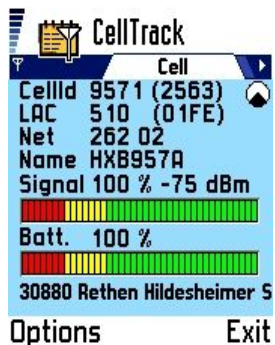

CellTrack – tracking for cell information (Freeware)